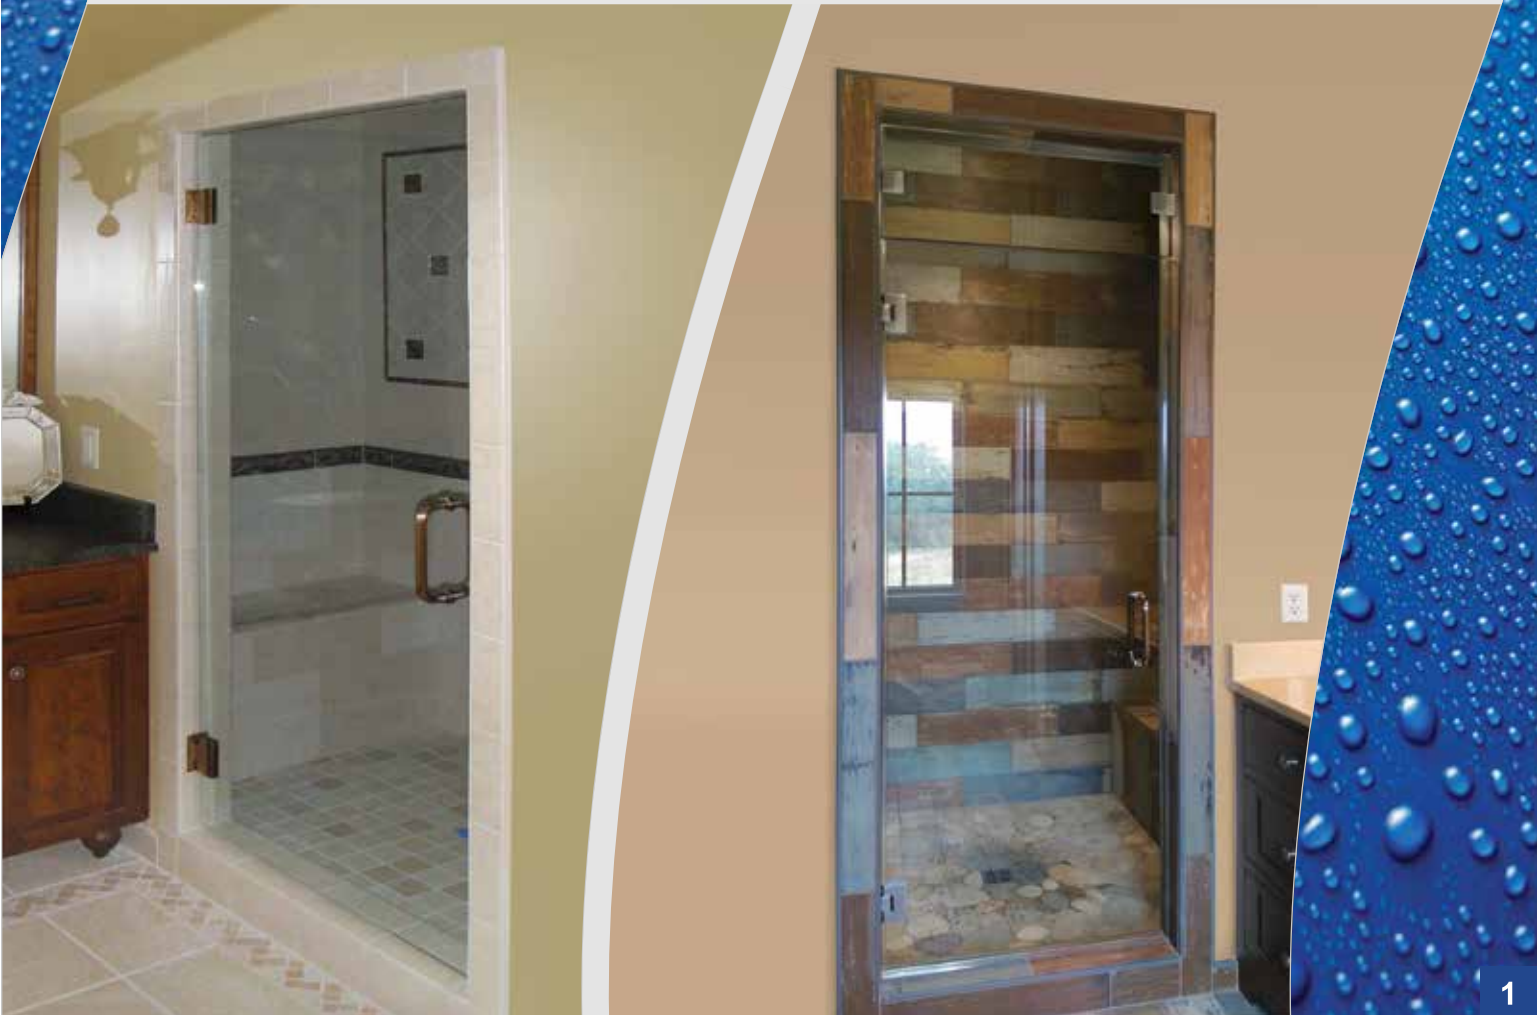

Single Frameless Shower Doors