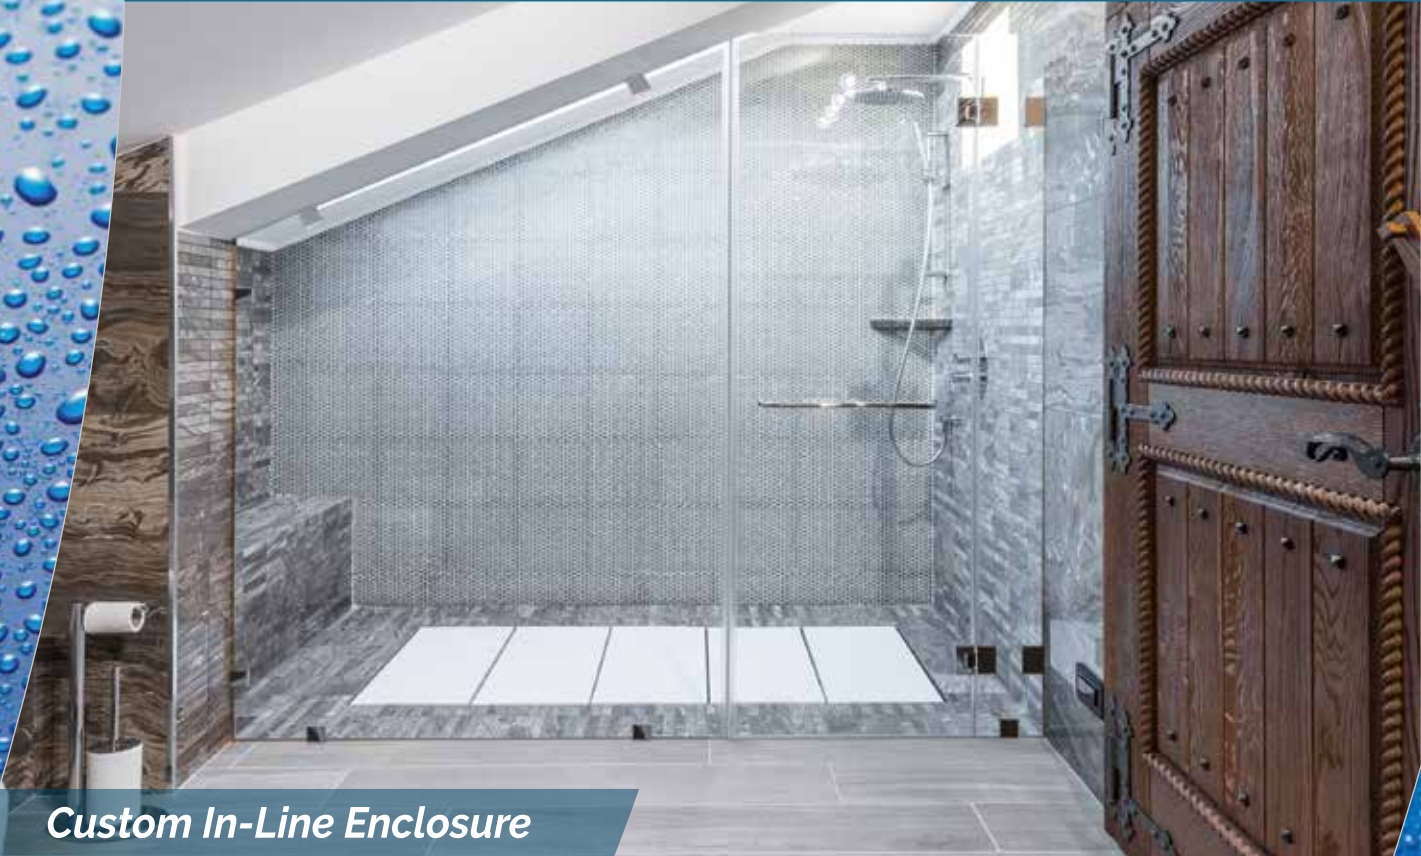

90 Degree Frameless Showers

Neo-Angle Frameless Showers

Glass Options

Clear: Standard level of clarity.

Low Iron: Reduced iron content for superior clarity.

Acid Etched: "Frosted" glass for privacy.

Rain: One of many patterns offered.

Standard Header

Square Header

Support Bar

Support Bar

Floating Header

Hardware Finishes

Gorgeous Hardware Finishes & Designs

Custom In-Line Enclosure