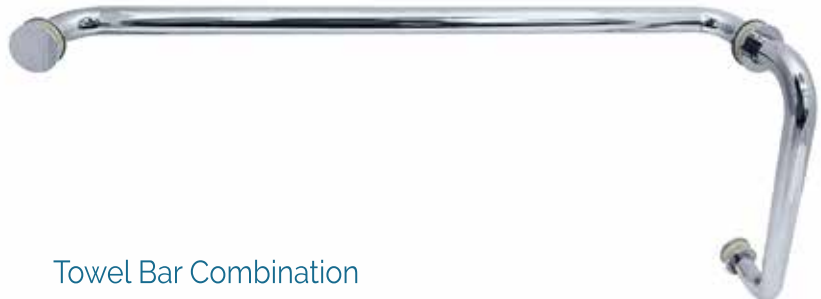

Handles, Door Knobs, & Towel Bars

Sculptured Style Handle

Colonial Style Handle
(COL)

Victorian Style Handle
(VIC)

Traditional Door Knobs

Ball Style Knobs

Flair Style Knobs

Ribbed Bow-Tie Knobs

Flair Style Knobs

Single-Sided Towel Bar

Cylinder Single-Sided Knob

Towel Bar Combination

Headers, Channel & Accessories

Sleeve-Over Robe Hook

Through-Glass Robe Hook

U-Channel