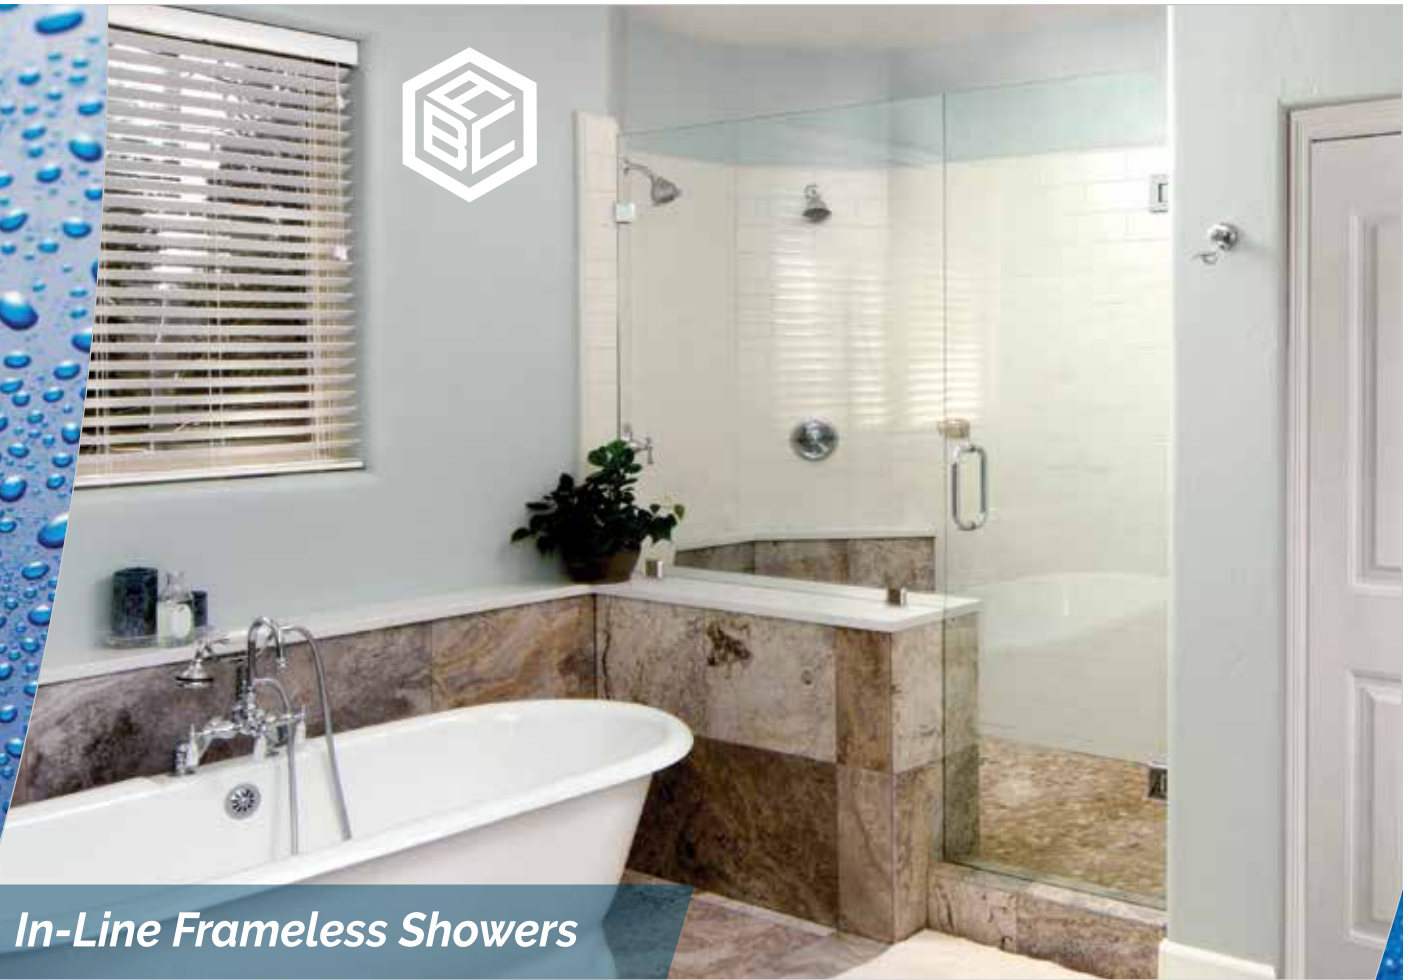

Cecilia

Very knowledgeable and professional staff. Mark did a great job installing our shower glass and windows in our master bath. I would highly recommend this company.

Single Frameless Shower Doors

In-Line Frameless Showers

90 Degree Frameless Showers

Neo-Angle Frameless Showers

Glass Options

Clear: Standard level of clarity.

Low Iron: Reduced iron content for superior clarity.

Acid Etched: "Frosted" glass for privacy.

Rain: One of many patterns offered.